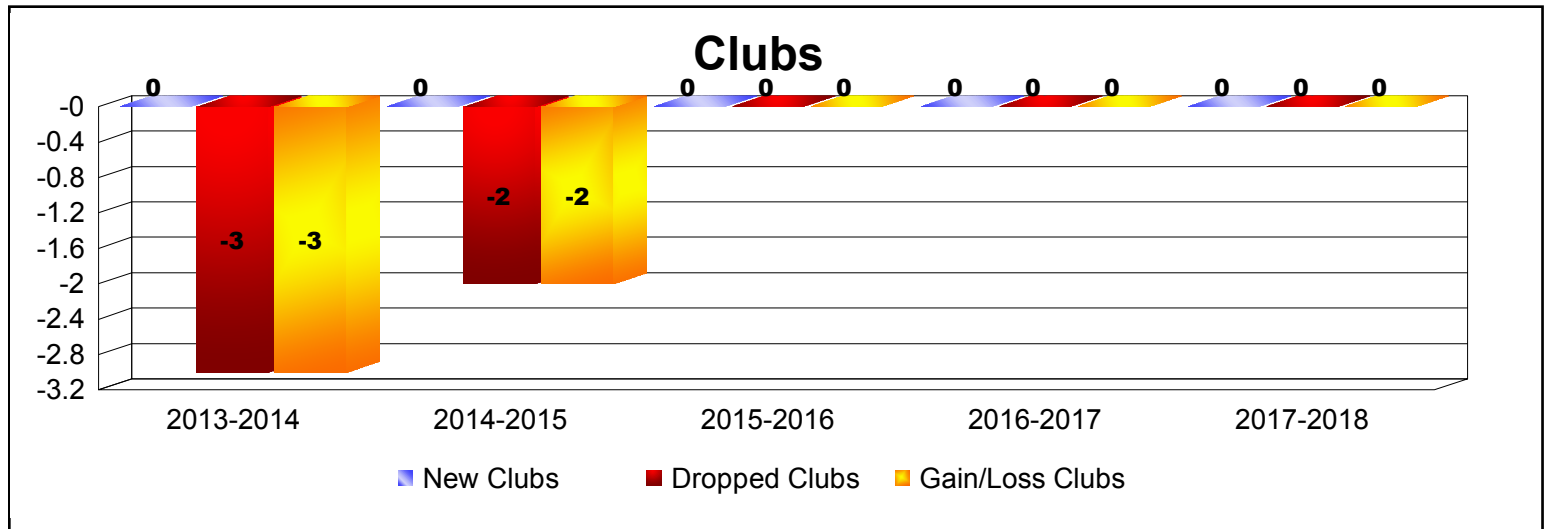

Year	New Clubs	Dropped Clubs	Gain/ Loss Clubs	New Members	Charter Members	Reinstate Members	Transfer Members	Total Member Added	Total Members Dropped	Gain/ Loss Members
2013-2014	0	-3	-3	21	0	2	4	27	-73	-46
2014-2015	0	-2	-2	29	0	0	5	34	-39	-5
2015-2016	0	0	0	26	0	2	2	30	-33	-3
2016-2017	0	0	0	40	0	0	0	40	-44	-4
2017-2018	0	0	0	36	2	0	0	38	-37	1
Average	0	-1	-1	30	0	1	2	34	-45	-11

Year	New Clubs	Dropped Clubs	Gain/ Loss Clubs	New Members	Charter Members	Reinstate Members	Transfer Members	Total Member Added	Total Members Dropped	Gain/ Loss Members
2013-2014	0	0	0	11	0	0	1	12	-34	-22
2014-2015	0	-2	-2	20	0	2	1	23	-49	-26
2015-2016	0	-1	-1	18	0	1	0	19	-41	-22
2016-2017	0	0	0	15	0	1	2	18	-33	-15
2017-2018	0	-2	-2	34	0	0	1	35	-35	0
Average	0	-1	-1	20	0	1	1	21	-38	-17