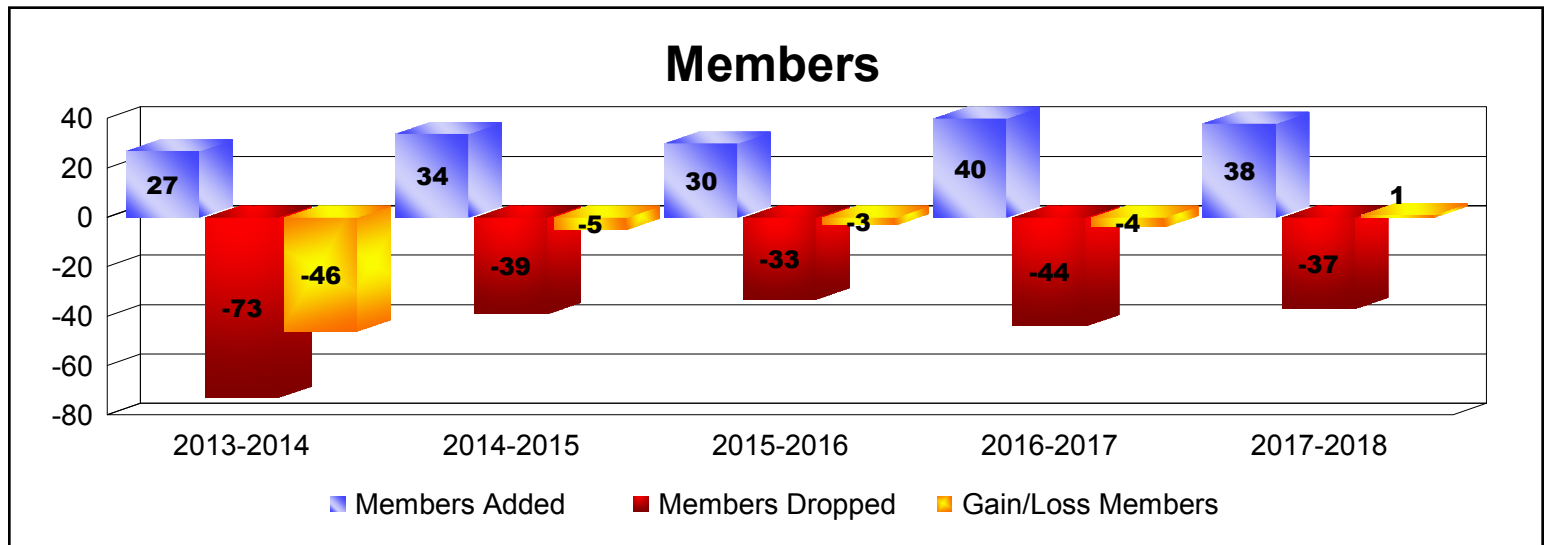

Year	New Clubs	Dropped Clubs	Gain/ Loss Clubs	New Members	Charter Members	Reinstate Members	Transfer Members	Total Member Added	Total Members Dropped	Gain/ Loss Members
2013-2014	0	-3	-3	21	0	2	4	27	-73	-46
2014-2015	0	-2	-2	29	0	0	5	34	-39	-5
2015-2016	0	0	0	26	0	2	2	30	-33	-3
2016-2017	0	0	0	40	0	0	0	40	-44	-4
2017-2018	0	0	0	36	2	0	0	38	-37	1
Average	0	-1	-1	30	0	1	2	34	-45	-11

Year	New Clubs	Dropped Clubs	Gain/ Loss Clubs	New Members	Charter Members	Reinstate Members	Transfer Members	Total Member Added	Total Members Dropped	Gain/ Loss Members
2013-2014	0	0	0	11	0	0	1	12	-34	-22
2014-2015	0	-2	-2	20	0	2	1	23	-49	-26
2015-2016	0	-1	-1	18	0	1	0	19	-41	-22
2016-2017	0	0	0	15	0	1	2	18	-33	-15
2017-2018	0	-2	-2	34	0	0	1	35	-35	0
Average	0	-1	-1	20	0	1	1	21	-38	-17