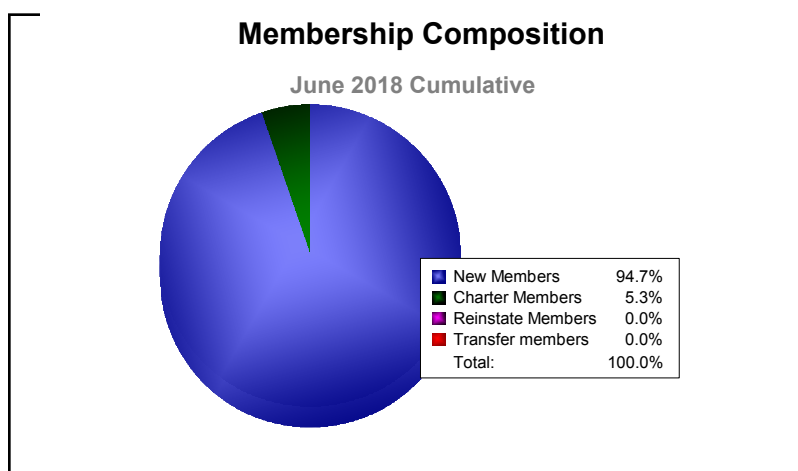

Year	New Clubs	Dropped Clubs	Gain/ Loss Clubs	New Members	Charter Members	Reinstate Members	Transfer Members	Total Member Added	Total Members Dropped	Gain/ Loss Members
2013-2014	0	-3	-3	21	0	2	4	27	-73	-46
2014-2015	0	-2	-2	29	0	0	5	34	-39	-5
2015-2016	0	0	0	26	0	2	2	30	-33	-3
2016-2017	0	0	0	40	0	0	0	40	-44	-4
2017-2018	0	0	0	36	2	0	0	38	-37	1
Average	0	-1	-1	30	0	1	2	34	-45	-11

Year	New Clubs	Dropped Clubs	Gain/ Loss Clubs	New Members	Charter Members	Reinstate Members	Transfer Members	Total Member Added	Total Members Dropped	Gain/ Loss Members
2013-2014	0	0	0	11	0	0	1	12	-34	-22
2014-2015	0	-2	-2	20	0	2	1	23	-49	-26
2015-2016	0	-1	-1	18	0	1	0	19	-41	-22
2016-2017	0	0	0	15	0	1	2	18	-33	-15
2017-2018	0	-2	-2	34	0	0	1	35	-35	0
Average	0	-1	-1	20	0	1	1	21	-38	-17