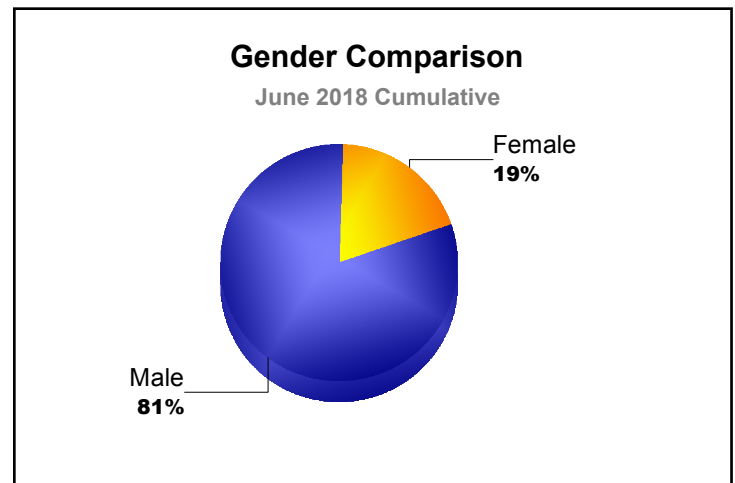

Year	New Clubs	Dropped Clubs	Gain/ Loss Clubs	New Members	Charter Members	Reinstate Members	Transfer Members	Total Member Added	Total Members Dropped	Gain/ Loss Members
2013-2014	0	-3	-3	21	0	2	4	27	-73	-46
2014-2015	0	-2	-2	29	0	0	5	34	-39	-5
2015-2016	0	0	0	26	0	2	2	30	-33	-3
2016-2017	0	0	0	40	0	0	0	40	-44	-4
2017-2018	0	0	0	36	2	0	0	38	-37	1
Average	0	-1	-1	30	0	1	2	34	-45	-11